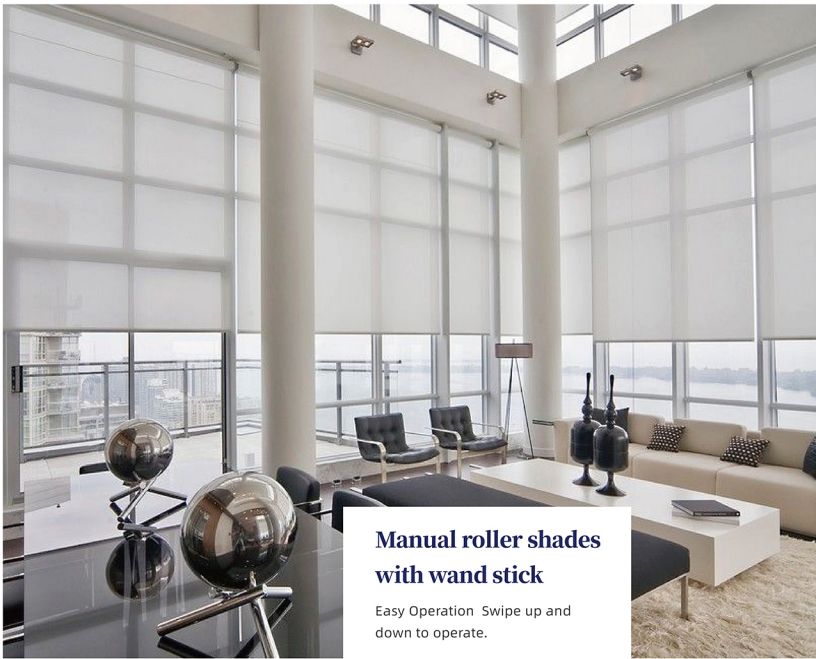

304 stainless steel chain available

5 color of Continuous Bead Chain

5 color of Safety Chain Holder

**Manual roller shades  
with wand stick**

Easy Operation Swipe up and  
down to operate.

wand stick stly # 001