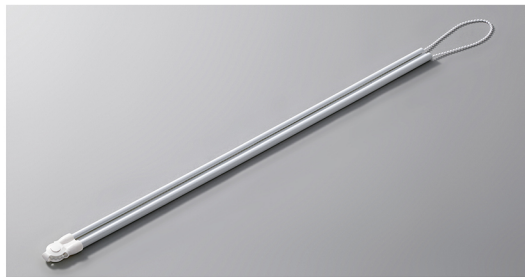

304 stainless steel chain available

5 color of Continuous Bead Chain

5 color of Safety Chain Holder

**Manual roller shades  
with wand stick**

Easy Operation Swipe up and  
down to operate.

wand stick stly # 001

Safety & Environment

wand stick stly # 002

## Chain cover wand

Easy install, light adjusted.

wand stick stly # 003

Dedication to details

Easy assembly

Safe protection